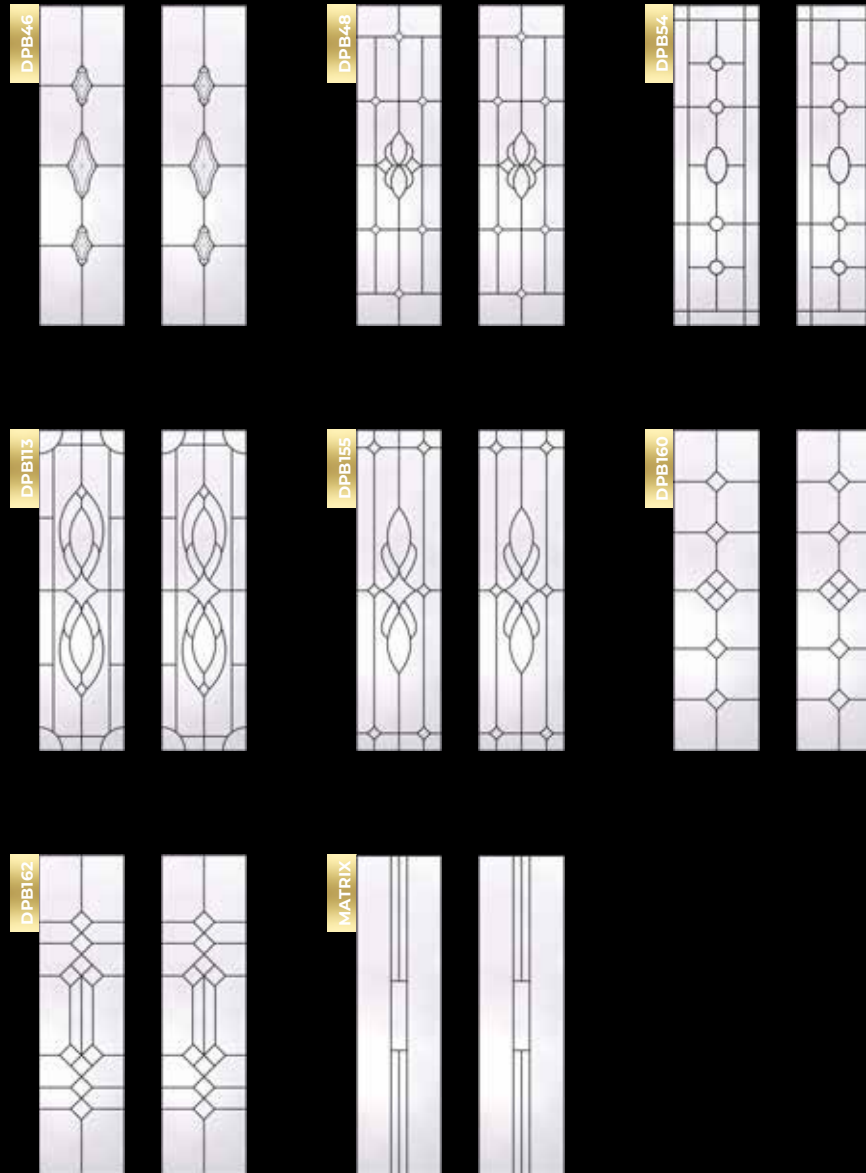

DOOR COLOURS

OUR KINGSTON RANGE BOASTS A LARGE VARIETY OF COLOUR OPTIONS (SEE PAGE 24/25)

AVAILABLE IN OVOLO CHAMFERED BLACK ASH	
AVAILABLE IN OVOLO CHAMFERED WHITE	AVAILABLE IN OVOLO CREAM WHITE
AVAILABLE IN CHAMFERED AGATE GREY	AVAILABLE IN CHAMFERED SLATE GREY
AVAILABLE IN CHAMFERED SLATE GREY	AVAILABLE IN OVOLO CHAMFERED ANTHRACITE GREY
AVAILABLE IN CHAMFERED ANTHRACITE GREY	AVAILABLE IN OVOLO WHITE ASH
AVAILABLE IN OVOLO CHAMFERED ROSEWOOD	AVAILABLE IN OVOLO CHAMFERED GOLDEN OAK
AVAILABLE IN OVOLO IRISH OAK	AVAILABLE IN OVOLO CHARTWELL

GLAZING OPTIONS

CLEAR GLASS & STANDARD GLASS RANGE ALSO AVAILABLE (SEE PAGE 26/27)

KINGSTON RANGE GLASS OPTIONS

EYG