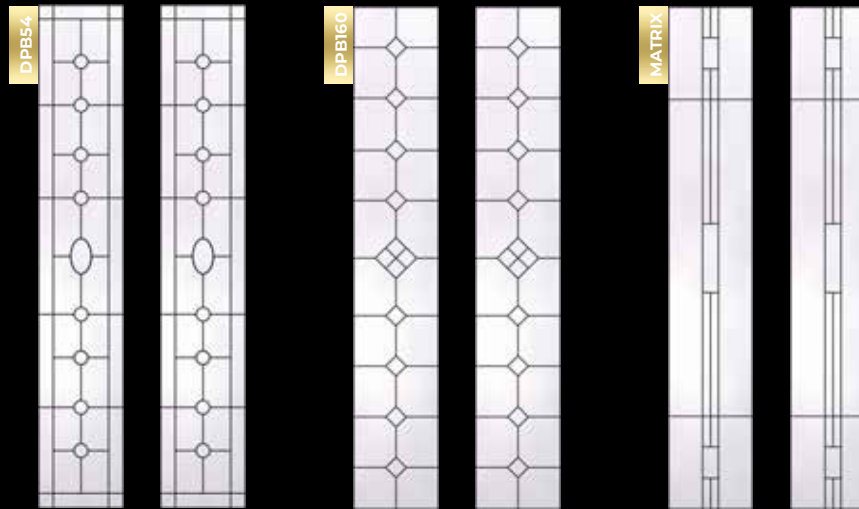

DOOR COLOURS

OUR KINGSTON RANGE BOASTS A LARGE VARIETY OF COLOUR OPTIONS (SEE PAGE 24/25)

AVAILABLE IN OVOLO CHAMFERED BLACK ASH	
AVAILABLE IN OVOLO CHAMFERED WHITE	AVAILABLE IN OVOLO CREAM WHITE
AVAILABLE IN CHAMFERED AGATE GREY	AVAILABLE IN CHAMFERED SLATE GREY
AVAILABLE IN CHAMFERED SLATE GREY	AVAILABLE IN OVOLO CHAMFERED ANTHRACITE GREY
AVAILABLE IN CHAMFERED ANTHRACITE GREY	AVAILABLE IN OVOLO WHITE ASH
AVAILABLE IN OVOLO CHAMFERED ROSEWOOD	AVAILABLE IN OVOLO CHAMFERED GOLDEN OAK
AVAILABLE IN OVOLO IRISH OAK	AVAILABLE IN OVOLO CHARTWELL

KINGSTON RANGE GLASS OPTIONS