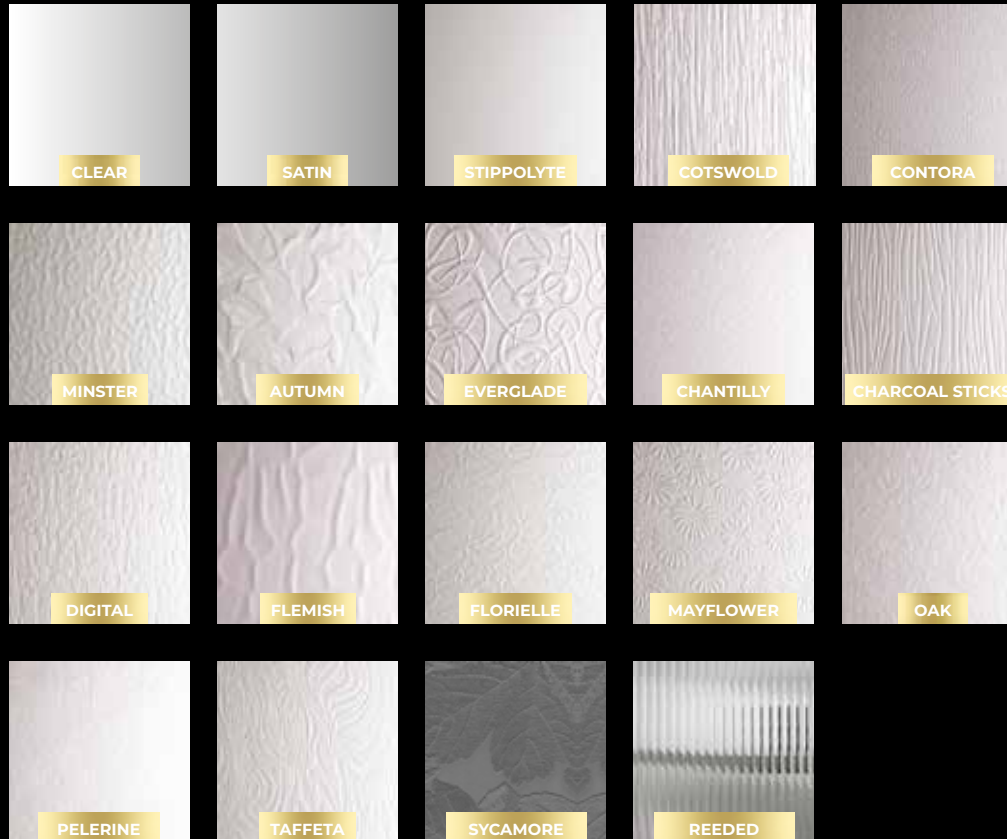

STANDARD GLAZING OPTIONS

Secured by Design

Official Police Security Initiative