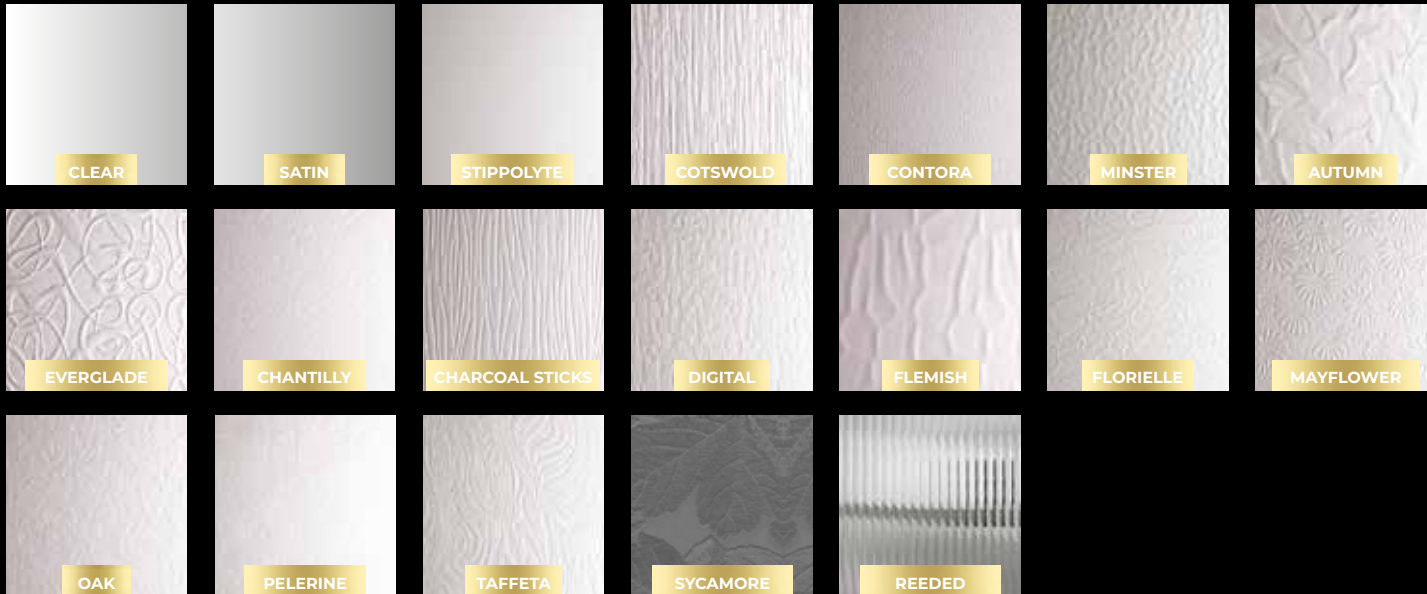

STANDARD GLAZING OPTIONS