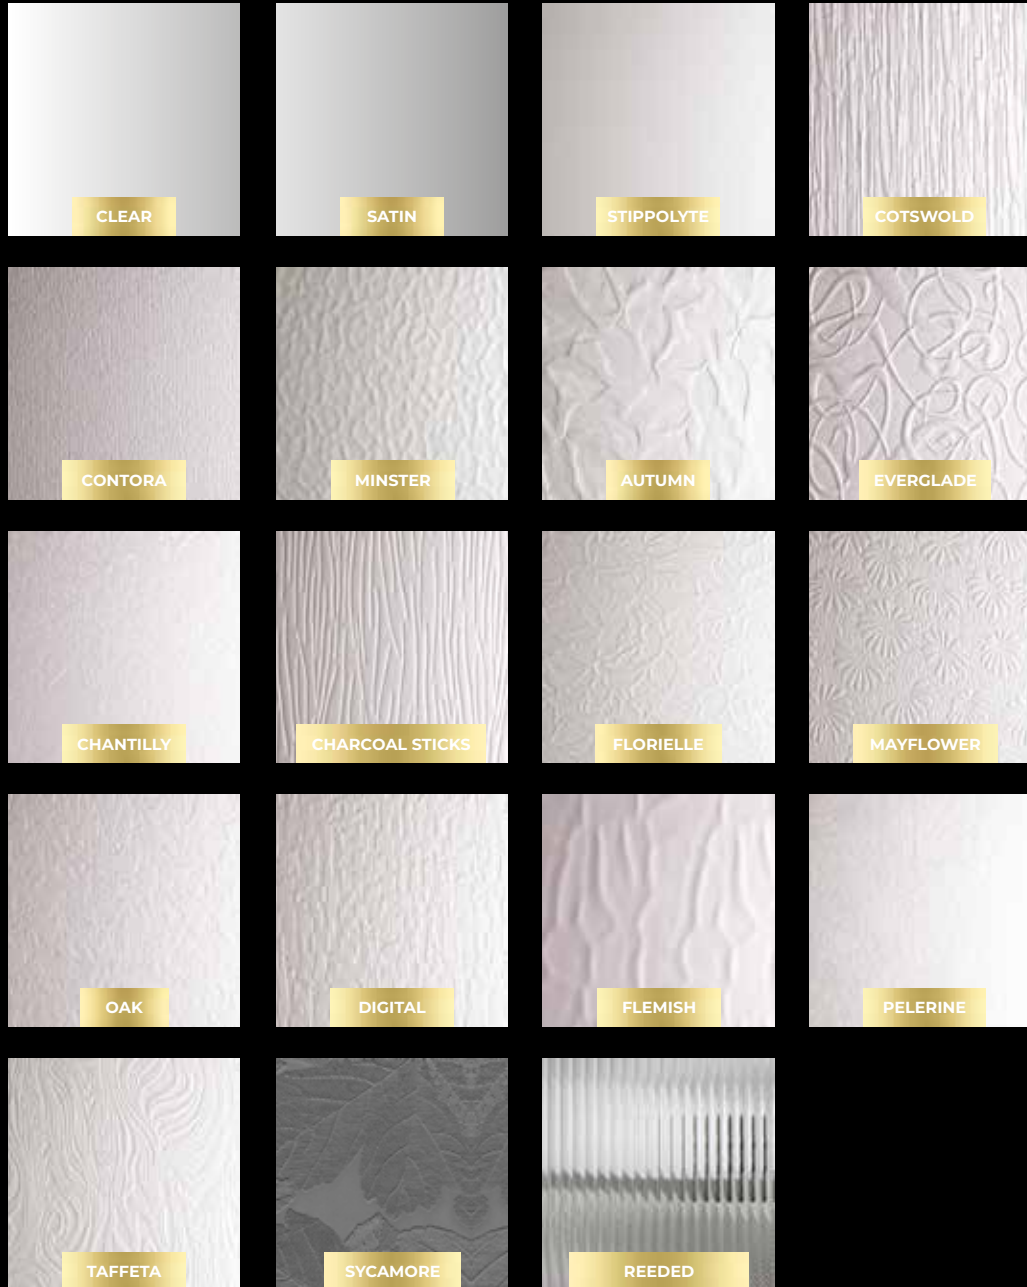

AVAILABLE IN OVOLO CHAMFERED BLACK ASH	
AVAILABLE IN OVOLO CHAMFERED WHITE	AVAILABLE IN OVOLO CREAM WHITE
AVAILABLE IN CHAMFERED AGATE GREY	AVAILABLE IN CHAMFERED SLATE GREY
AVAILABLE IN CHAMFERED SLATE GREY	AVAILABLE IN OVOLO CHAMFERED ANTHRACITE GREY
AVAILABLE IN CHAMFERED ANTHRACITE GREY	AVAILABLE IN OVOLO WHITE ASH
AVAILABLE IN OVOLO CHAMFERED ROSEWOOD	AVAILABLE IN OVOLO CHAMFERED GOLDEN OAK
AVAILABLE IN OVOLO IRISH OAK	AVAILABLE IN OVOLO CHARTWELL

KINGSTON RANGE GLASS OPTIONS

STANDARD GLAZING OPTIONS

Secured by Design

Official Police Security Initiative

CAMDEN

THE CAMDEN DOOR
PICTURED HERE IN
CREAM WHITE WITH
BLACK ANTIQUE
FURNITURE &
CLEAR GLASS

DOOR COLOURS

OUR KINGSTON RANGE BOASTS A LARGE VARIETY OF COLOUR OPTIONS (SEE PAGE 24/25)

KINGSTON RANGE GLASS OPTIONS

EYG

ISLINGTON

THE ISLINGTON DOOR
PICTURED HERE IN
ROSEWOOD WITH
CHROME FURNITURE
& A SATIN FILMED
GLASS WITH A
CLEAR BORDER

DOOR COLOURS

OUR KINGSTON RANGE BOASTS A LARGE VARIETY OF COLOUR OPTIONS (SEE PAGE 24/25)

AVAILABLE IN OVOLO CHAMFERED BLACK ASH	
AVAILABLE IN OVOLO CHAMFERED WHITE	AVAILABLE IN OVOLO CREAM WHITE
AVAILABLE IN CHAMFERED AGATE GREY	AVAILABLE IN CHAMFERED SLATE GREY
AVAILABLE IN CHAMFERED SLATE GREY	AVAILABLE IN OVOLO CHAMFERED ANTHRACITE GREY
AVAILABLE IN CHAMFERED ANTHRACITE GREY	AVAILABLE IN OVOLO WHITE ASH
AVAILABLE IN OVOLO CHAMFERED ROSEWOOD	AVAILABLE IN OVOLO CHAMFERED GOLDEN OAK
AVAILABLE IN OVOLO IRISH OAK	AVAILABLE IN OVOLO CHARTWELL