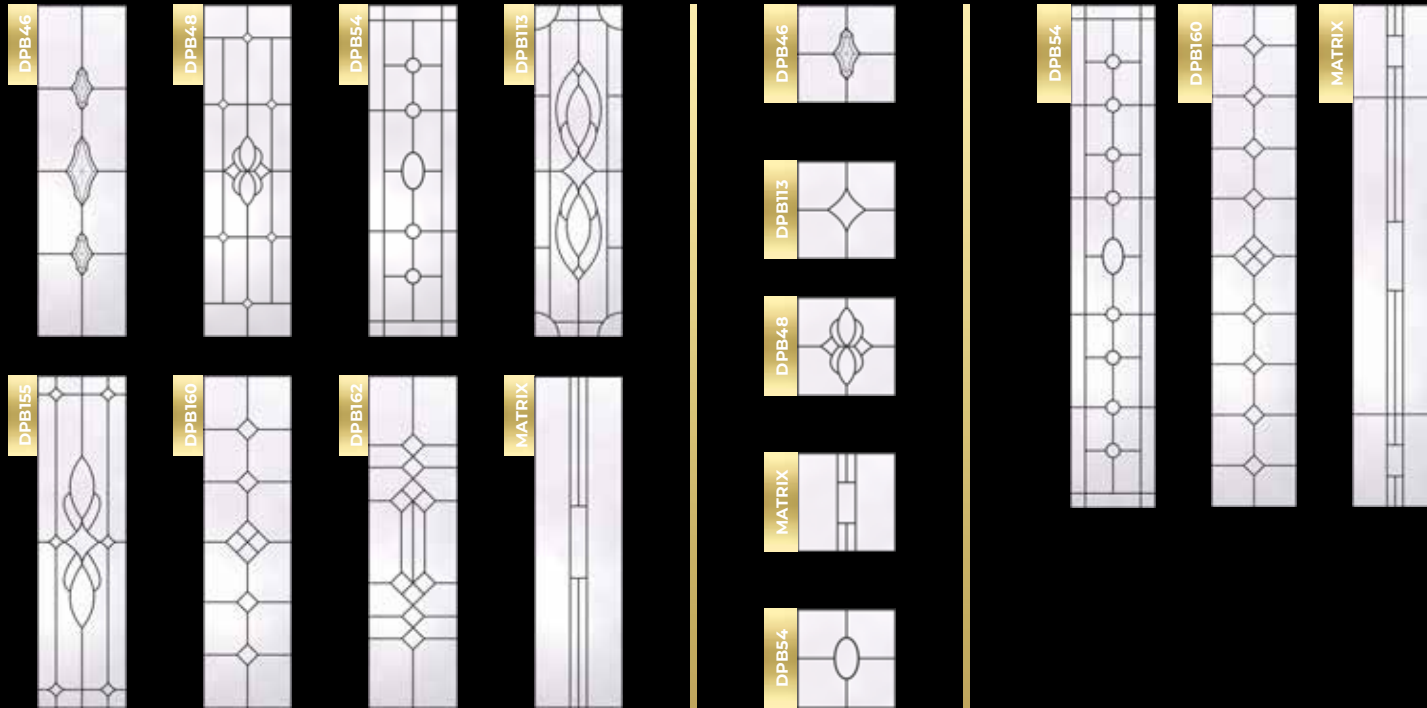

Official Police Security Initiative

COLOUR RANGE

A SELECTION OF 13 LUXURIOUS COLOUR OPTIONS, ALL PROFESSIONALLY CURATED TO COMPLEMENT YOUR HOME

KINGSTON RANGE COLOUR OPTIONS

Please note that the above range is the full colour range, no other options are currently available

GLASS RANGE

A SELECTION OF 35
GLAZING OPTIONS,
ALL OF WHICH
HAVE BEEN CHOSEN
WITH THE KINGSTON
DOOR RANGE IN MIND

KINGSTON RANGE GLAZING OPTIONS

STANDARD GLAZING OPTIONS

HARDWARE & SECURITY

OUR HARDWARE
IS INTELLIGENTLY
DESIGNED TO COMBINE
HIGH QUALITY WITH
CLEVER SECURITY
TECHNOLOGY